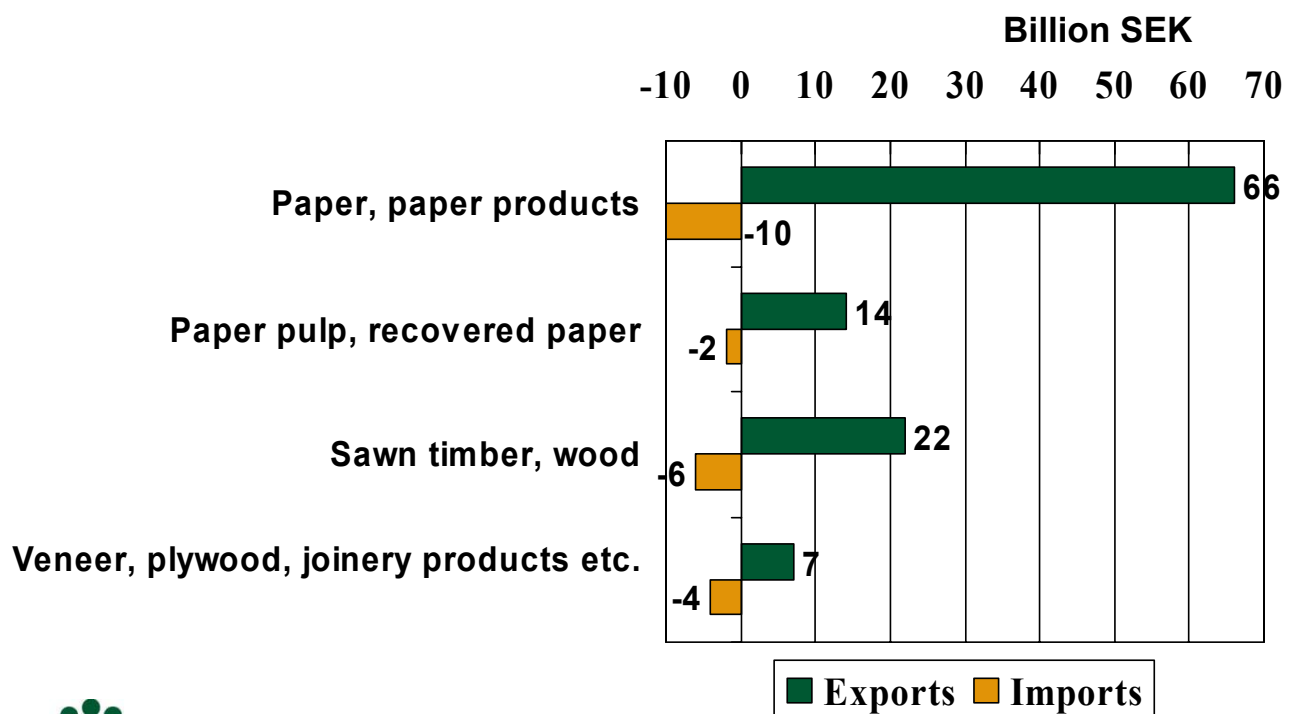

# Exports and imports of some product groups 2002

**Skogsindustrierna**

Total exports 787 billions,  
imports 643 billion SEK

Source: Statistics Sweden

# Trade with forest industry products 2002

Skogsindustrierna

Source: Statistics Sweden