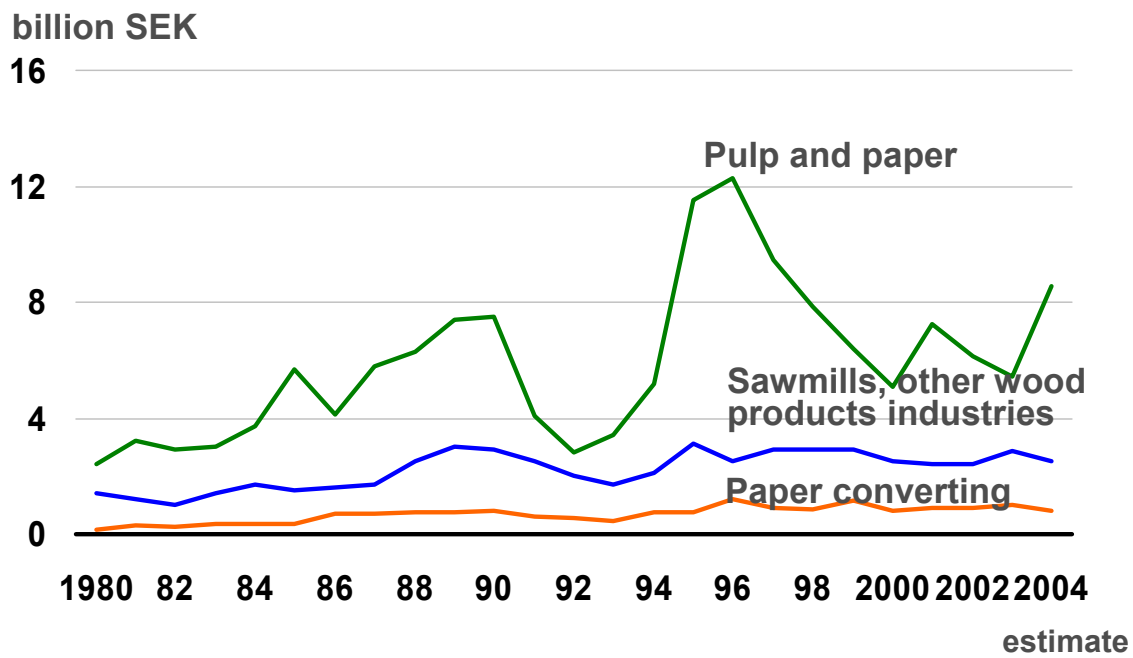

Investment in the forest industries Plants in Sweden

Skogsindustrierna

Current money values

Source: Statistics Sweden