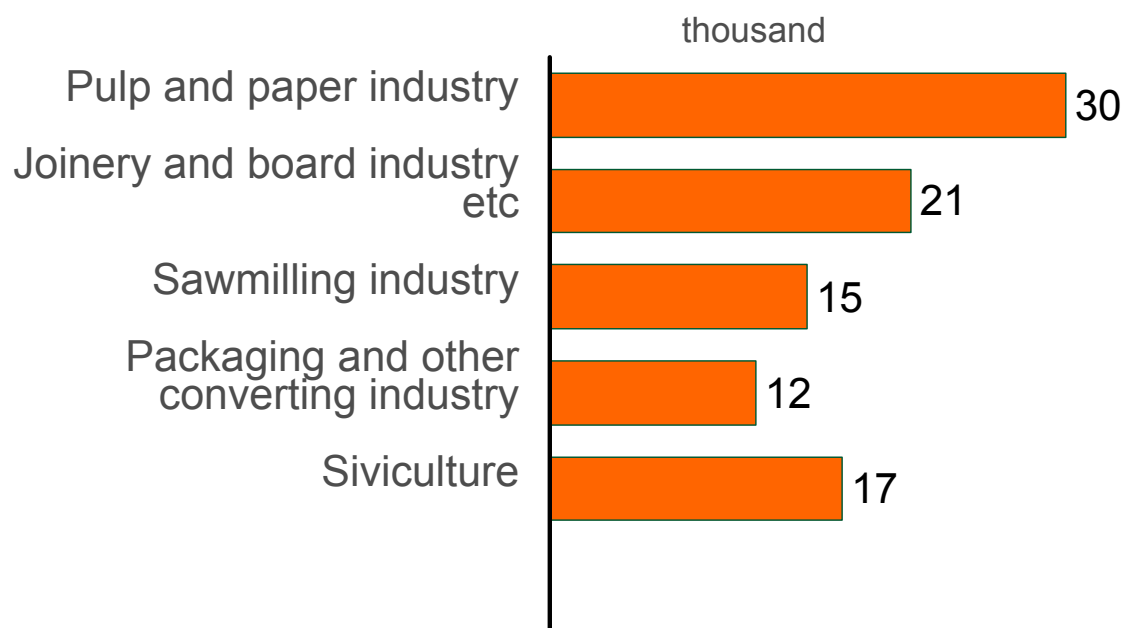

Employment in forest products industry and silviculture

Skogsindustrierna

Source: Statistics Sweden, National Board of Forestry