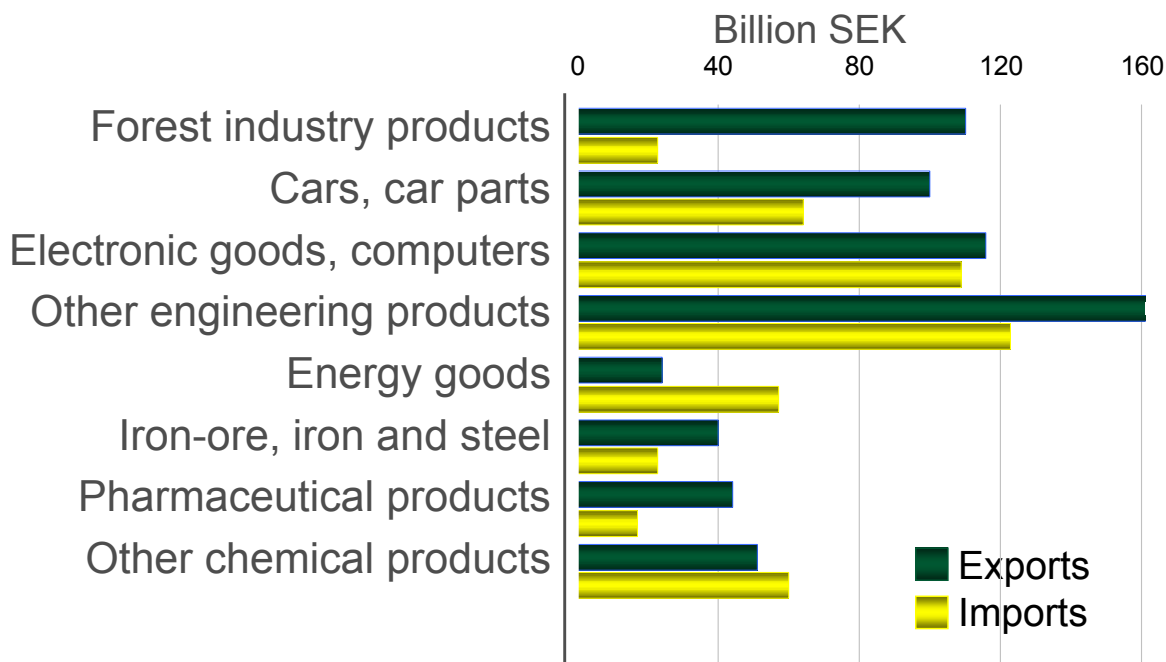

# Exports and imports of some product groups 2002

**Skogsindustrierna**

Total exports 787 billions,  
imports 643 billion SEK

Source: Statistics Sweden

# Trade with forest industry products 2002

Skogsindustrierna

Source: Statistics Sweden

# Employment in forest products industry and silviculture

**Skogsindustrierna**

Source: Statistics Sweden, National Board of Forestry